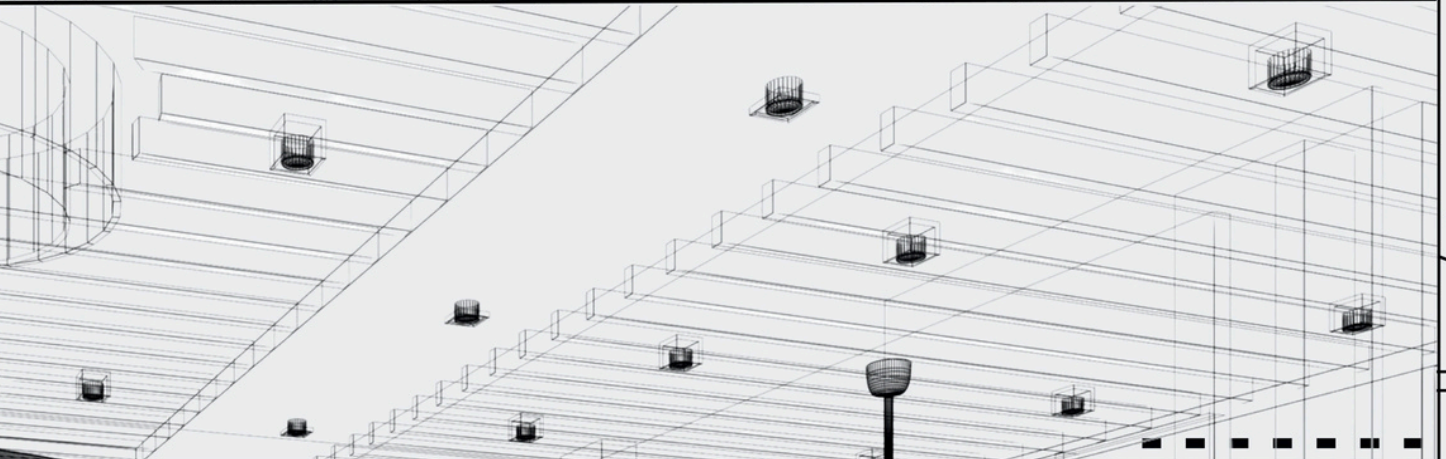

Architectural
Ceiling Company

METAL CEILING

LUXURY CEILING

METAL LOUVRE