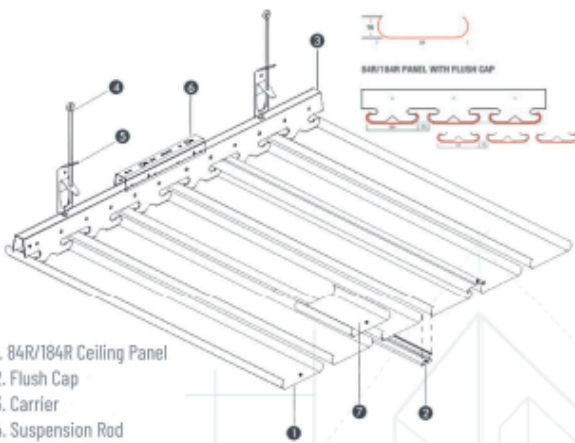

LINEAR 60R/84R/135R/ 184R / 284R/285R WITH FLUSH CAP

1. 60R/184R Ceiling Panel
2. Flush Cap
3. Carrier
4. Suspension Rod
5. Suspension Clip
6. Carrier Splice
7. Panel Splice

Flush Cap:

0.50mm Aluminum to be inserted in 16mm gap between two 60R / 84R / 135R / 184R / 284R / 285R Panels.

Perforation:

2mm dia 5mm pitch Dialouge pattern. 2mm dia 5mm pitch Regular Pattern.

Material:

0.45 / 0.50mm Galvanised Steel & 0.50 / 0.65 mm Aluminium TCT.

Panels:

Round edge, 60mm / 84mm / 135mm / 184mm / 284mm / 285mm wide, 15mm deep, length up to 3 meters

AC Architectural
Ceiling Company

Multi RF Linear Ceiling System when flush cap can be used in between 2 panels to fill gap of 16mm is known for its attractive, fluid lines. A wide variety of design configurations can be carved for varied aesthetics. It is easy to install and maintain. Multi RF Linear Ceilings accommodate a variety of lighting, air and sprinkler features, and provide precise directional control. A wide choice of colours and finishes are available. Panels can be perforated for enhanced acoustics.

Applications:

Passages, Balconies, Lift Lobbies, Bathroom, Wall cladding

Carrier:

20mm wide, 45mm deep of 0.50mm / 0.60mm thick black coil coated Galvanised Steel to hold Panel in module of 100mm / 200mm

Paint Finish:

60 microns thick powder coating on exposed surface or 25 microns polyester coil coated over primer on visible surface with primer coat on rear side.

Suspension:

4mm dia Galvanised Rod, height adjustment Spring Steel Big clip, Panel coupler, GS/Aluminium Edge Profile 18mm (Horizontal) 20mm (Vertical).